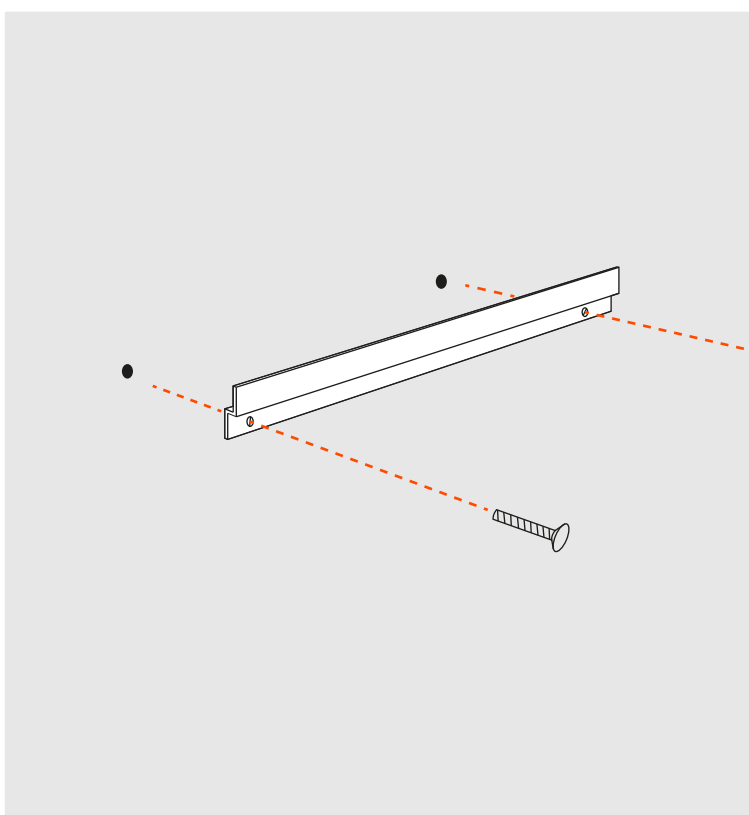

# BENVENUTO

by Paolo Cappello

10 min

2x  
M4,5x45

1x

1

2

Retro  
Back